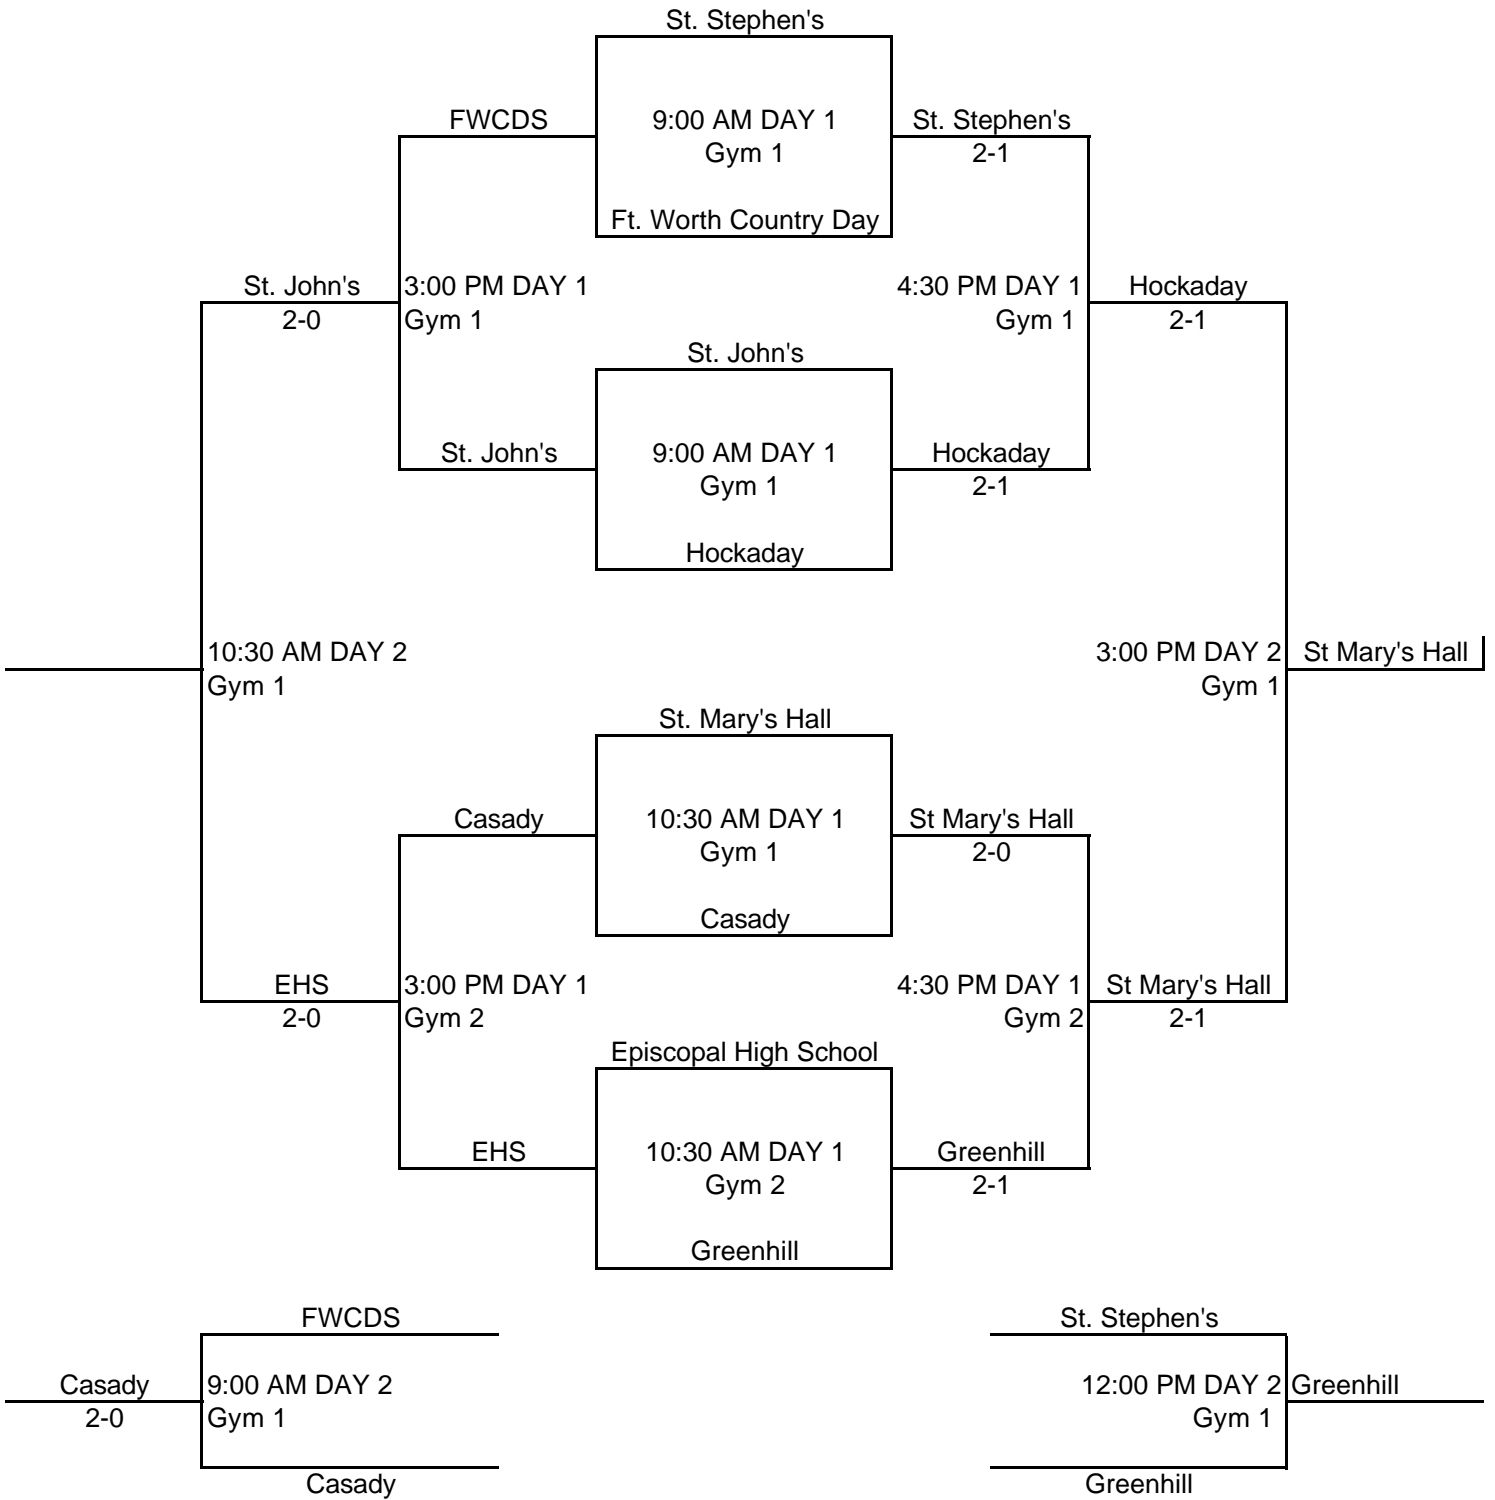

SPC GIRLS' VOLLEYBALL - DIVISION I - 2002

ALL MATCHES WILL BE PLAYED AT TRINITY VALLEY SCHOOL  
TEAMS ON TOP HALF OF BRACKET WILL WEAR WHITE