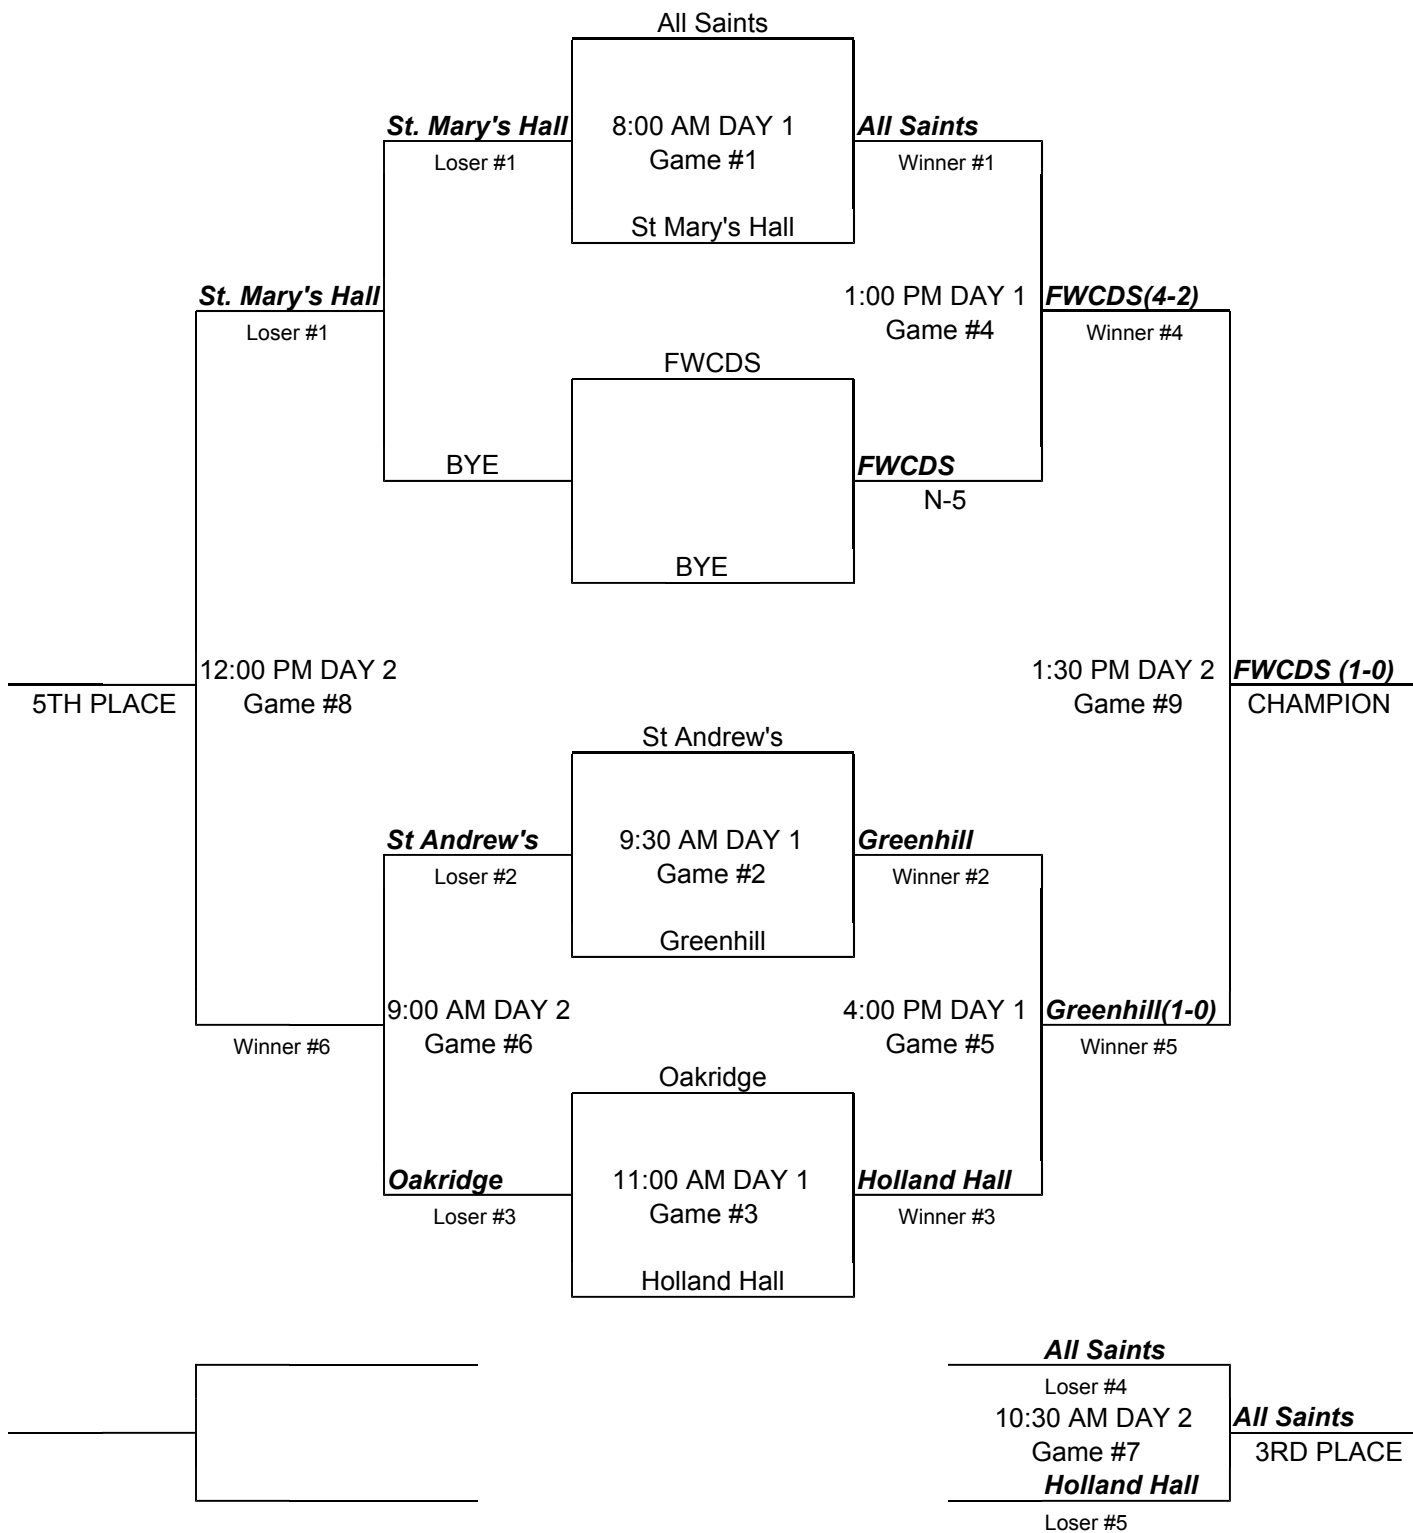

SPC FIELD HOCKEY - DIVISION II - 2003-2004

ALL GAMES WILL BE PLAYED AT TRINITY VALLEY