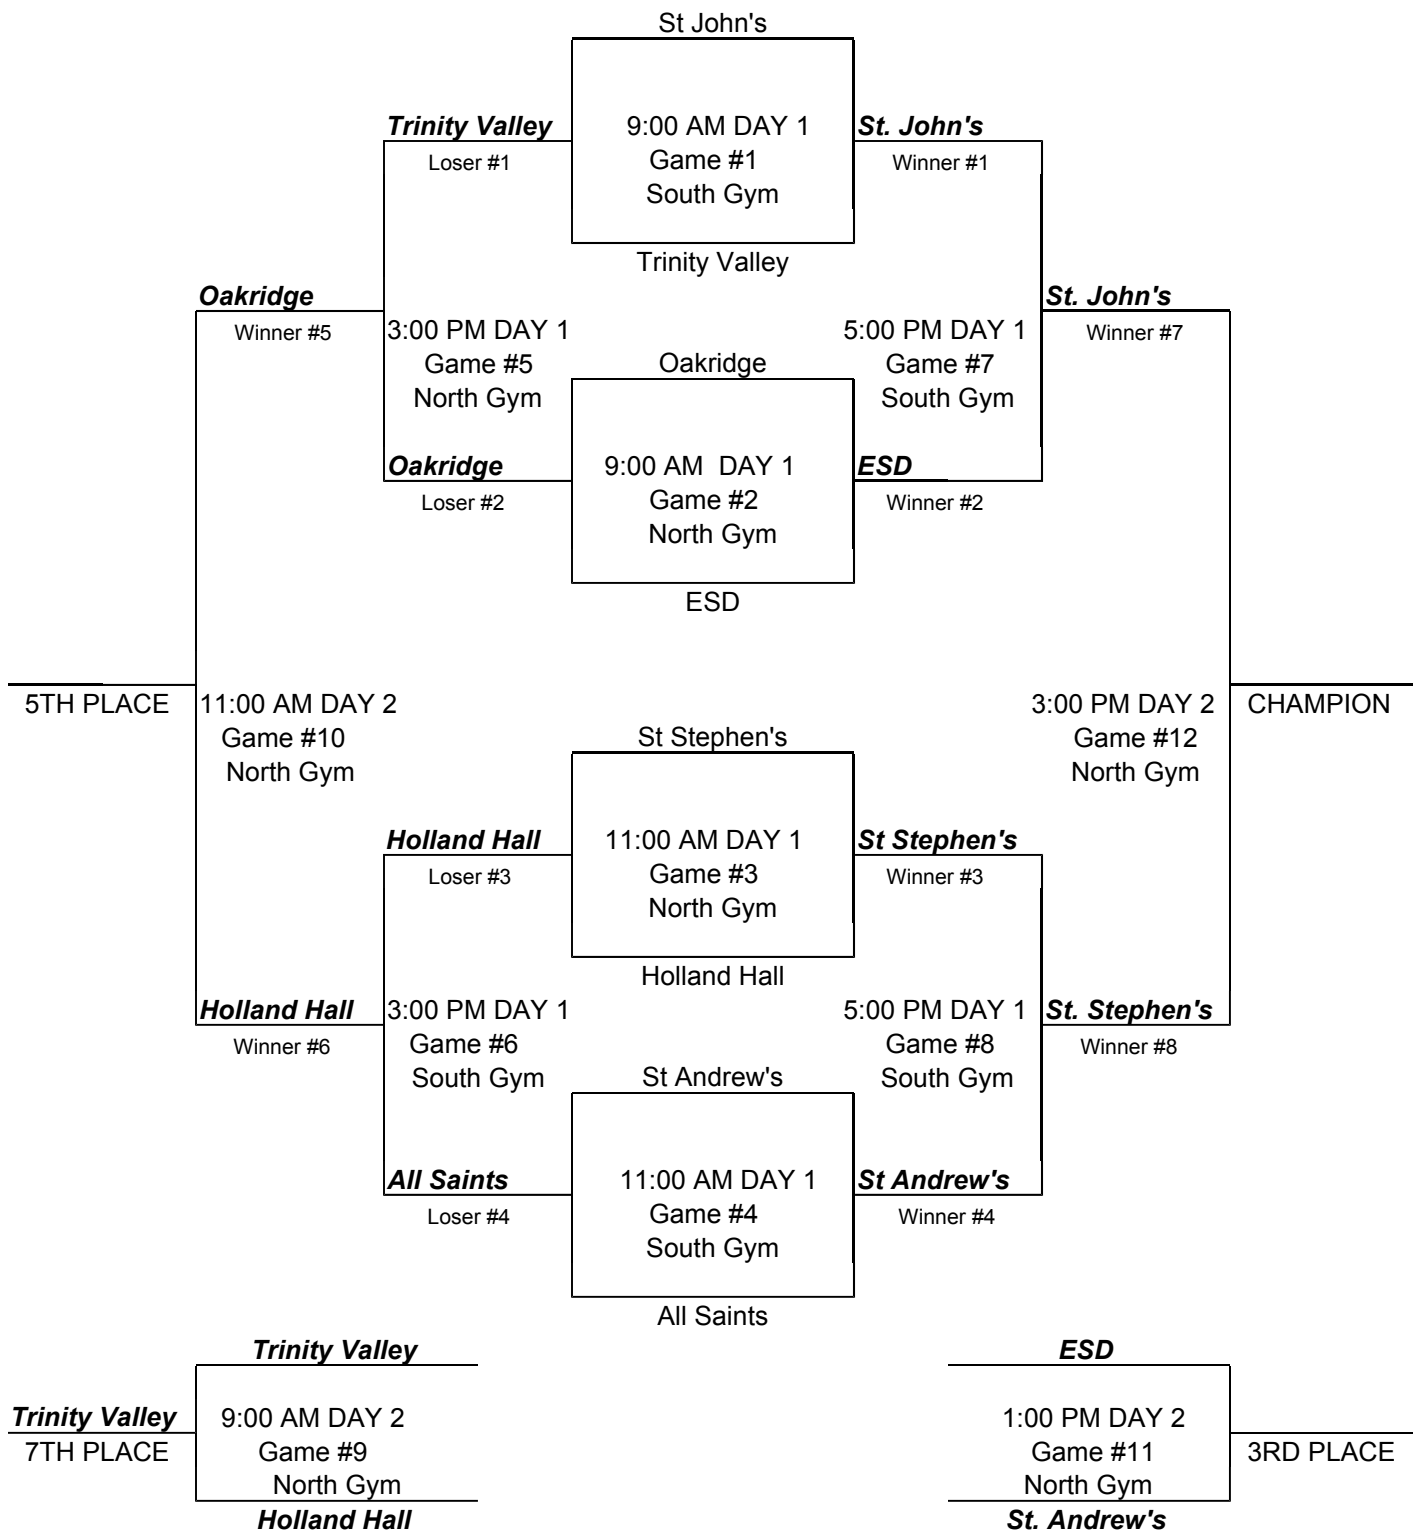

SPC GIRLS VOLLEYBALL - DIVISION II - 2003-2004

ALL MATCHES WILL BE PLAYED AT TRINITY VALLEY