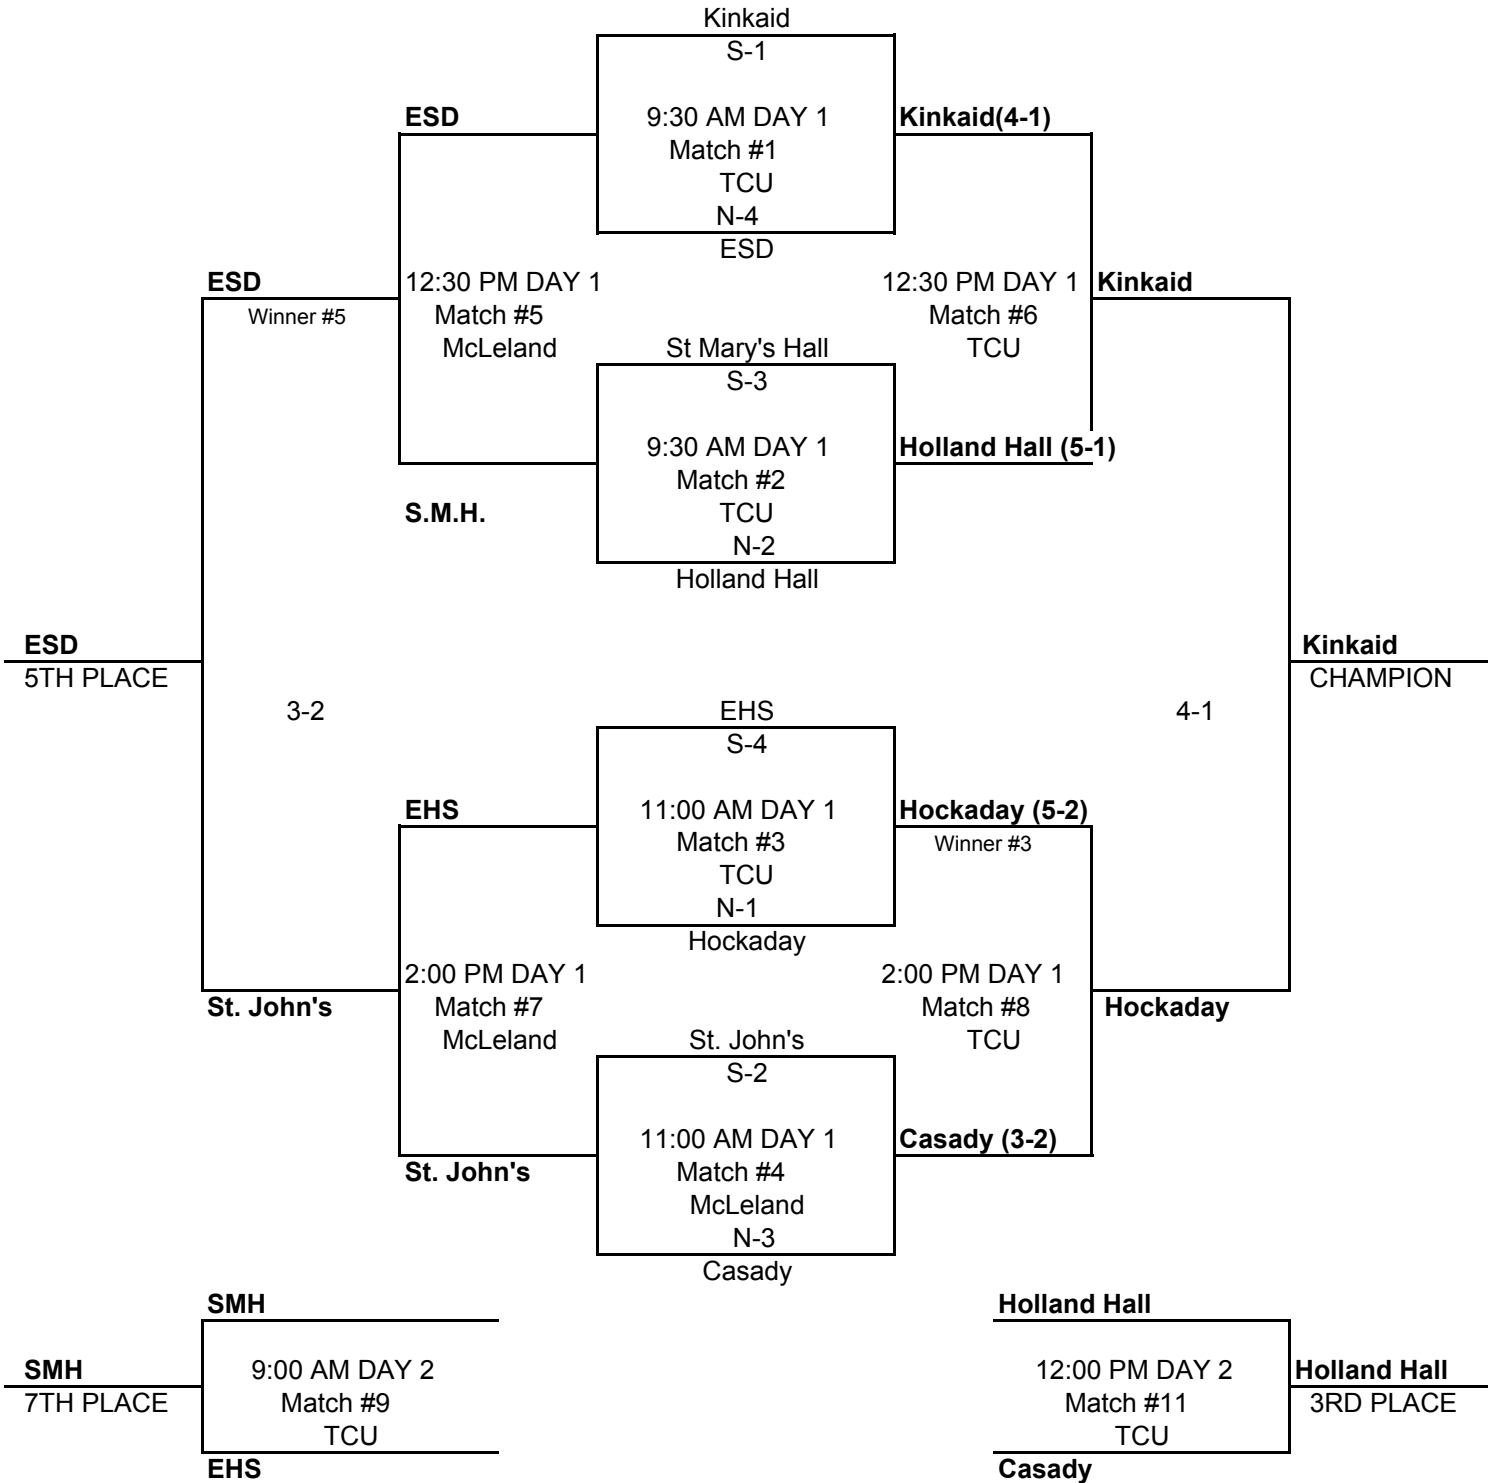

SPC GIRLS TENNIS - DIVISION I - 2003-2004

ALL MATCHES WILL BE PLAYED IN FT. WORTH