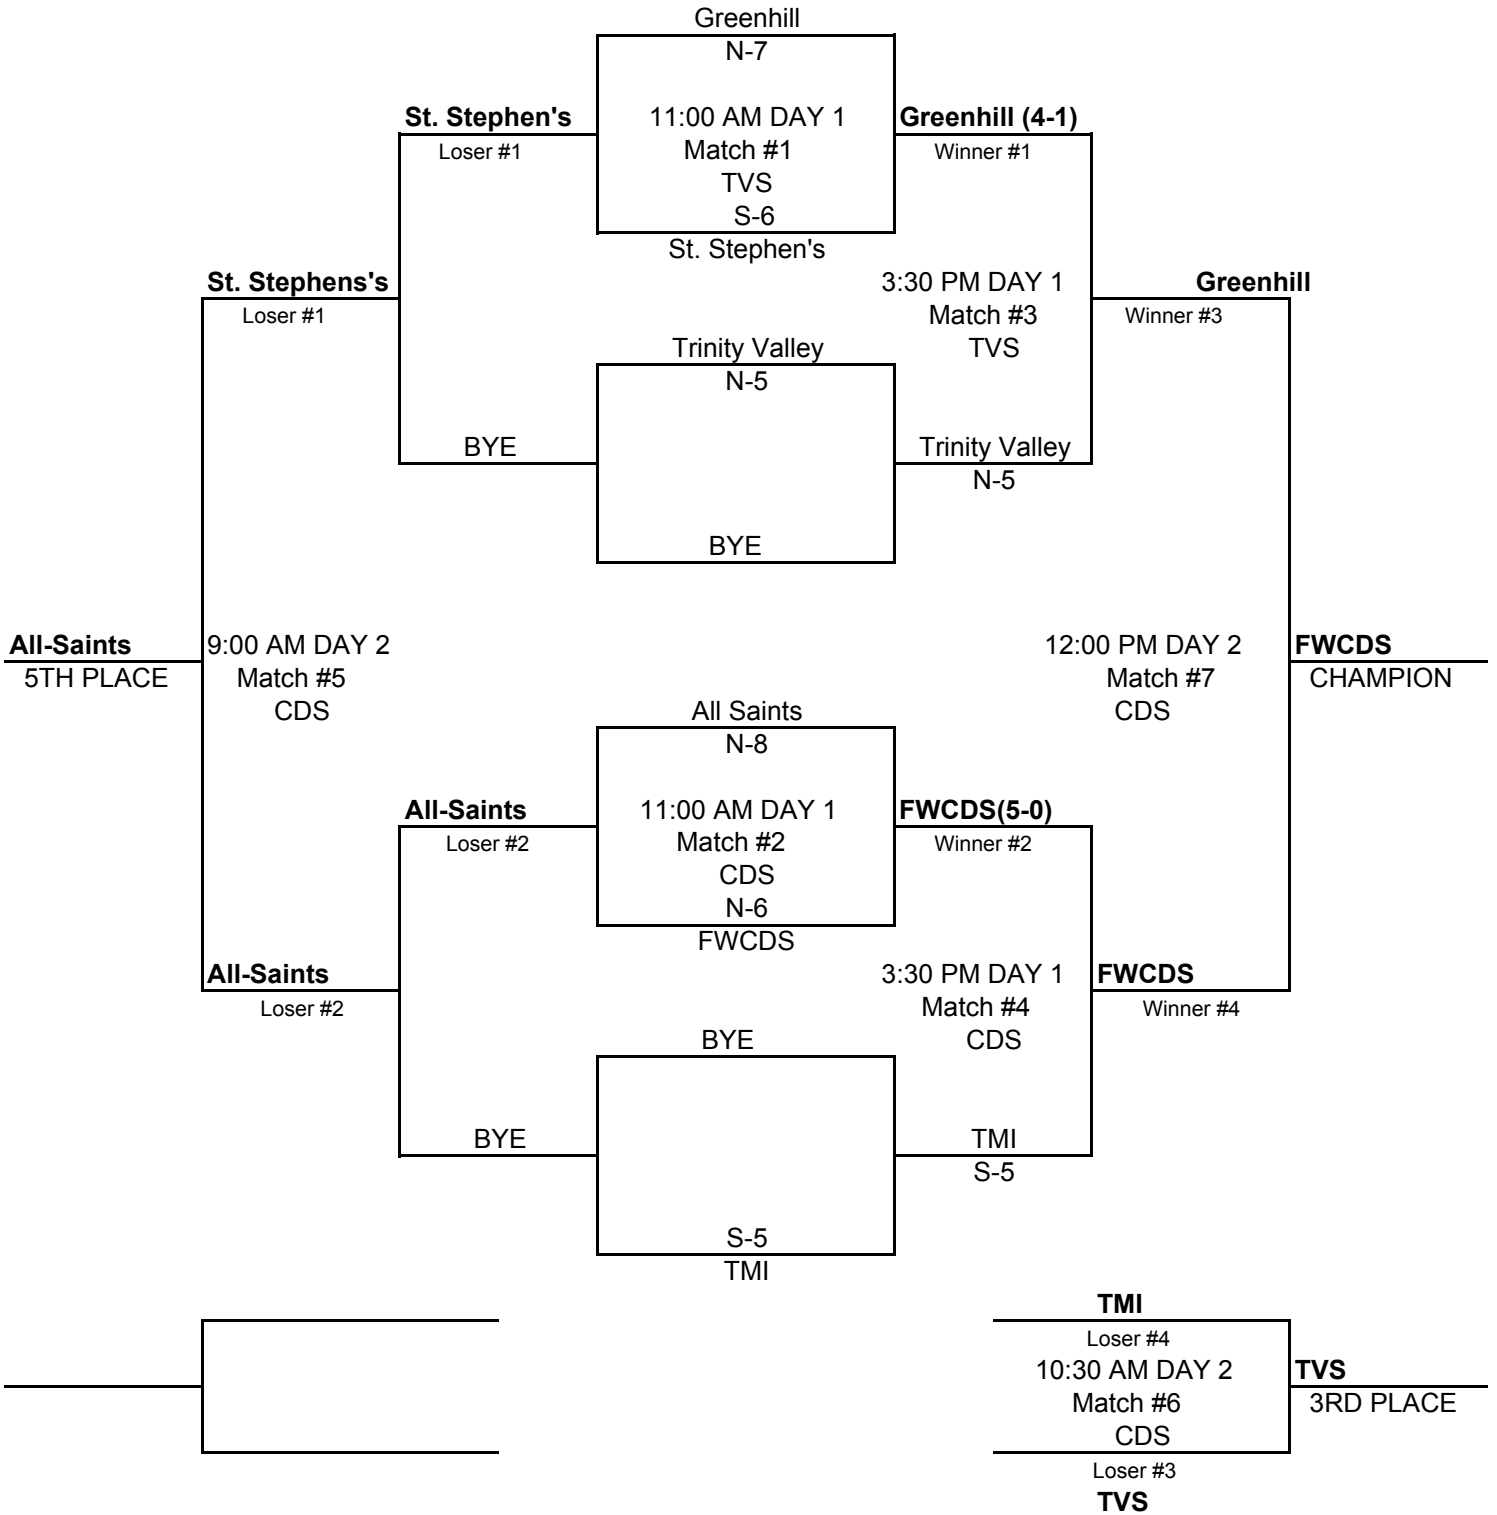

SPC GIRLS TENNIS - DIVISION II - 2003-2004

ALL MATCHES WILL BE PLAYED IN FT. WORTH