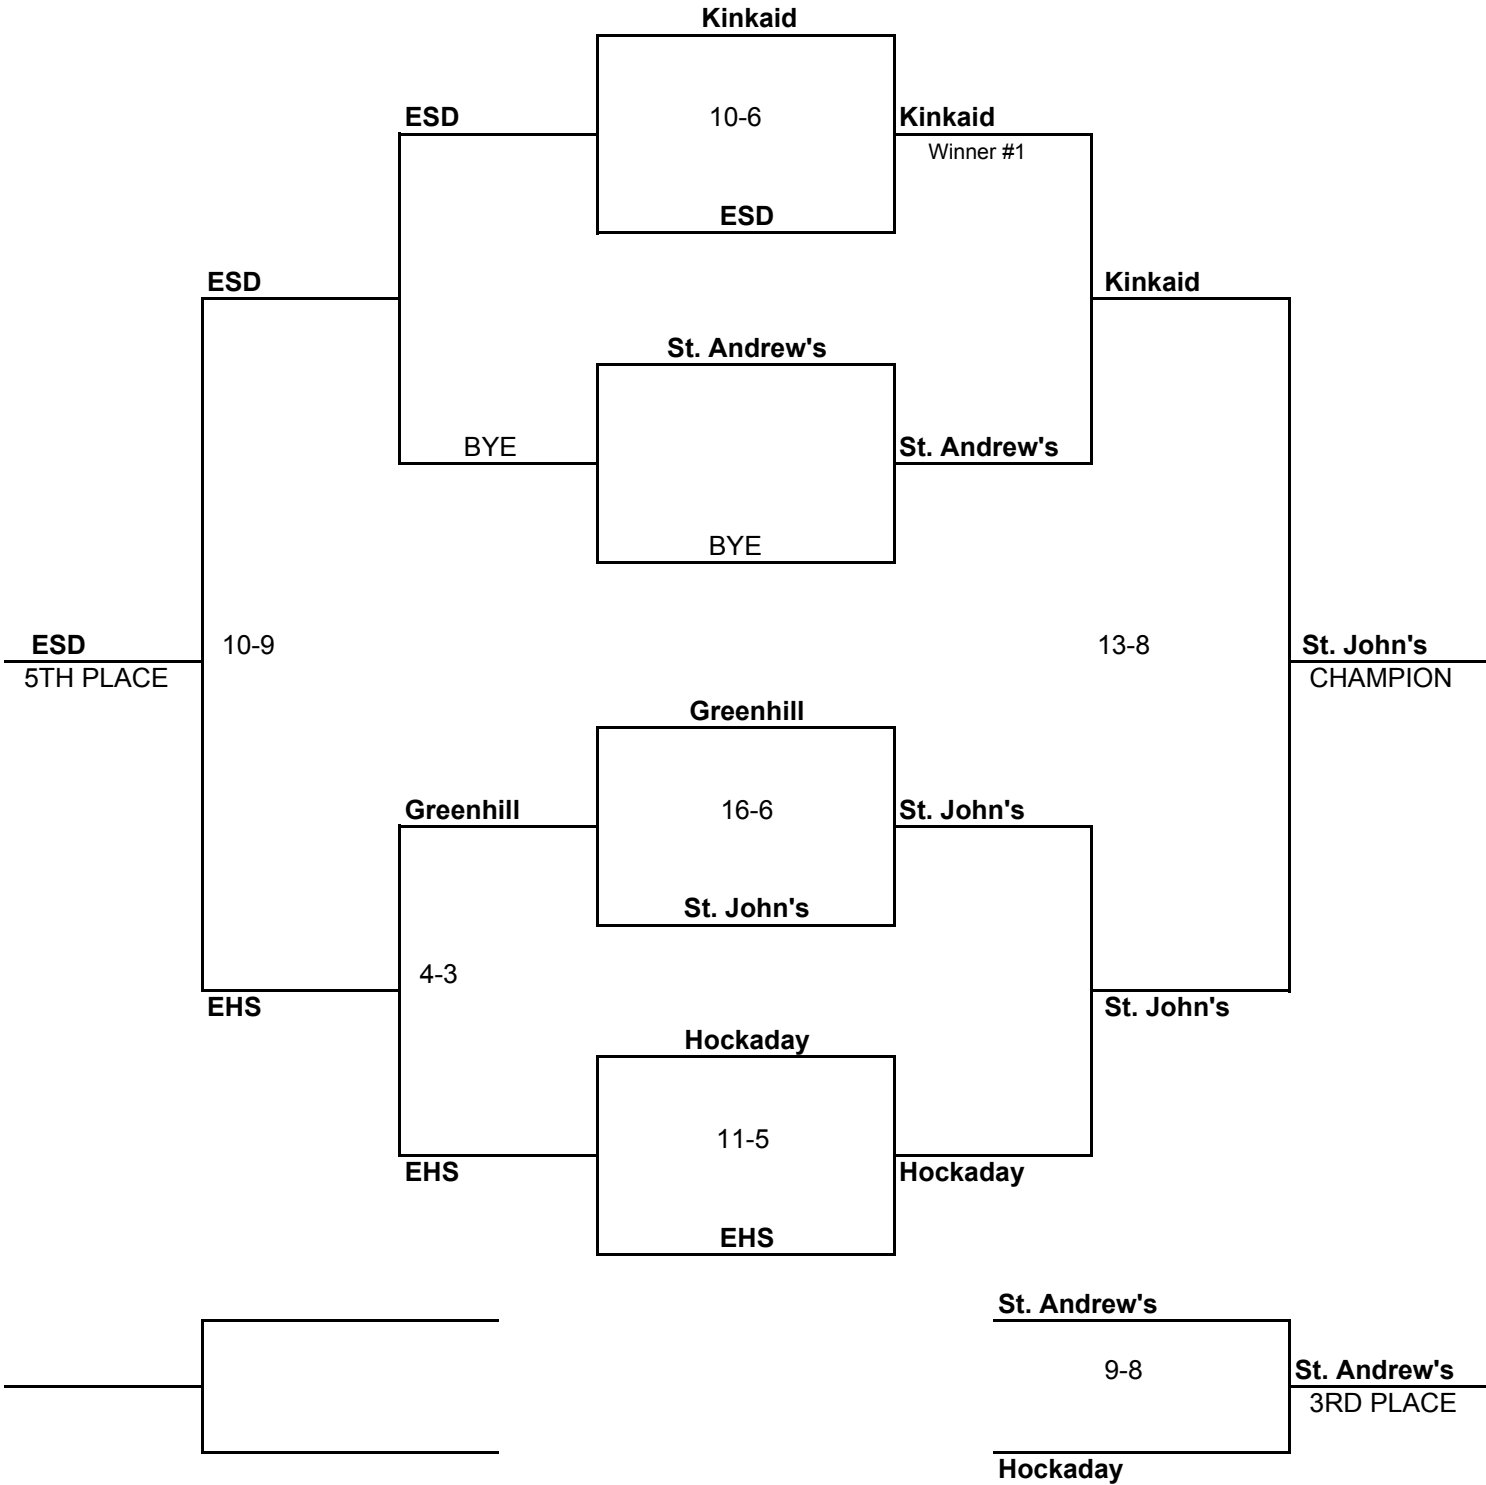

SPC GIRLS LACROSSE CHAMPIONSHIP 2003-2004

ALL GAMES WILL BE PLAYED AT ALL SAINTS - NORMANDALE