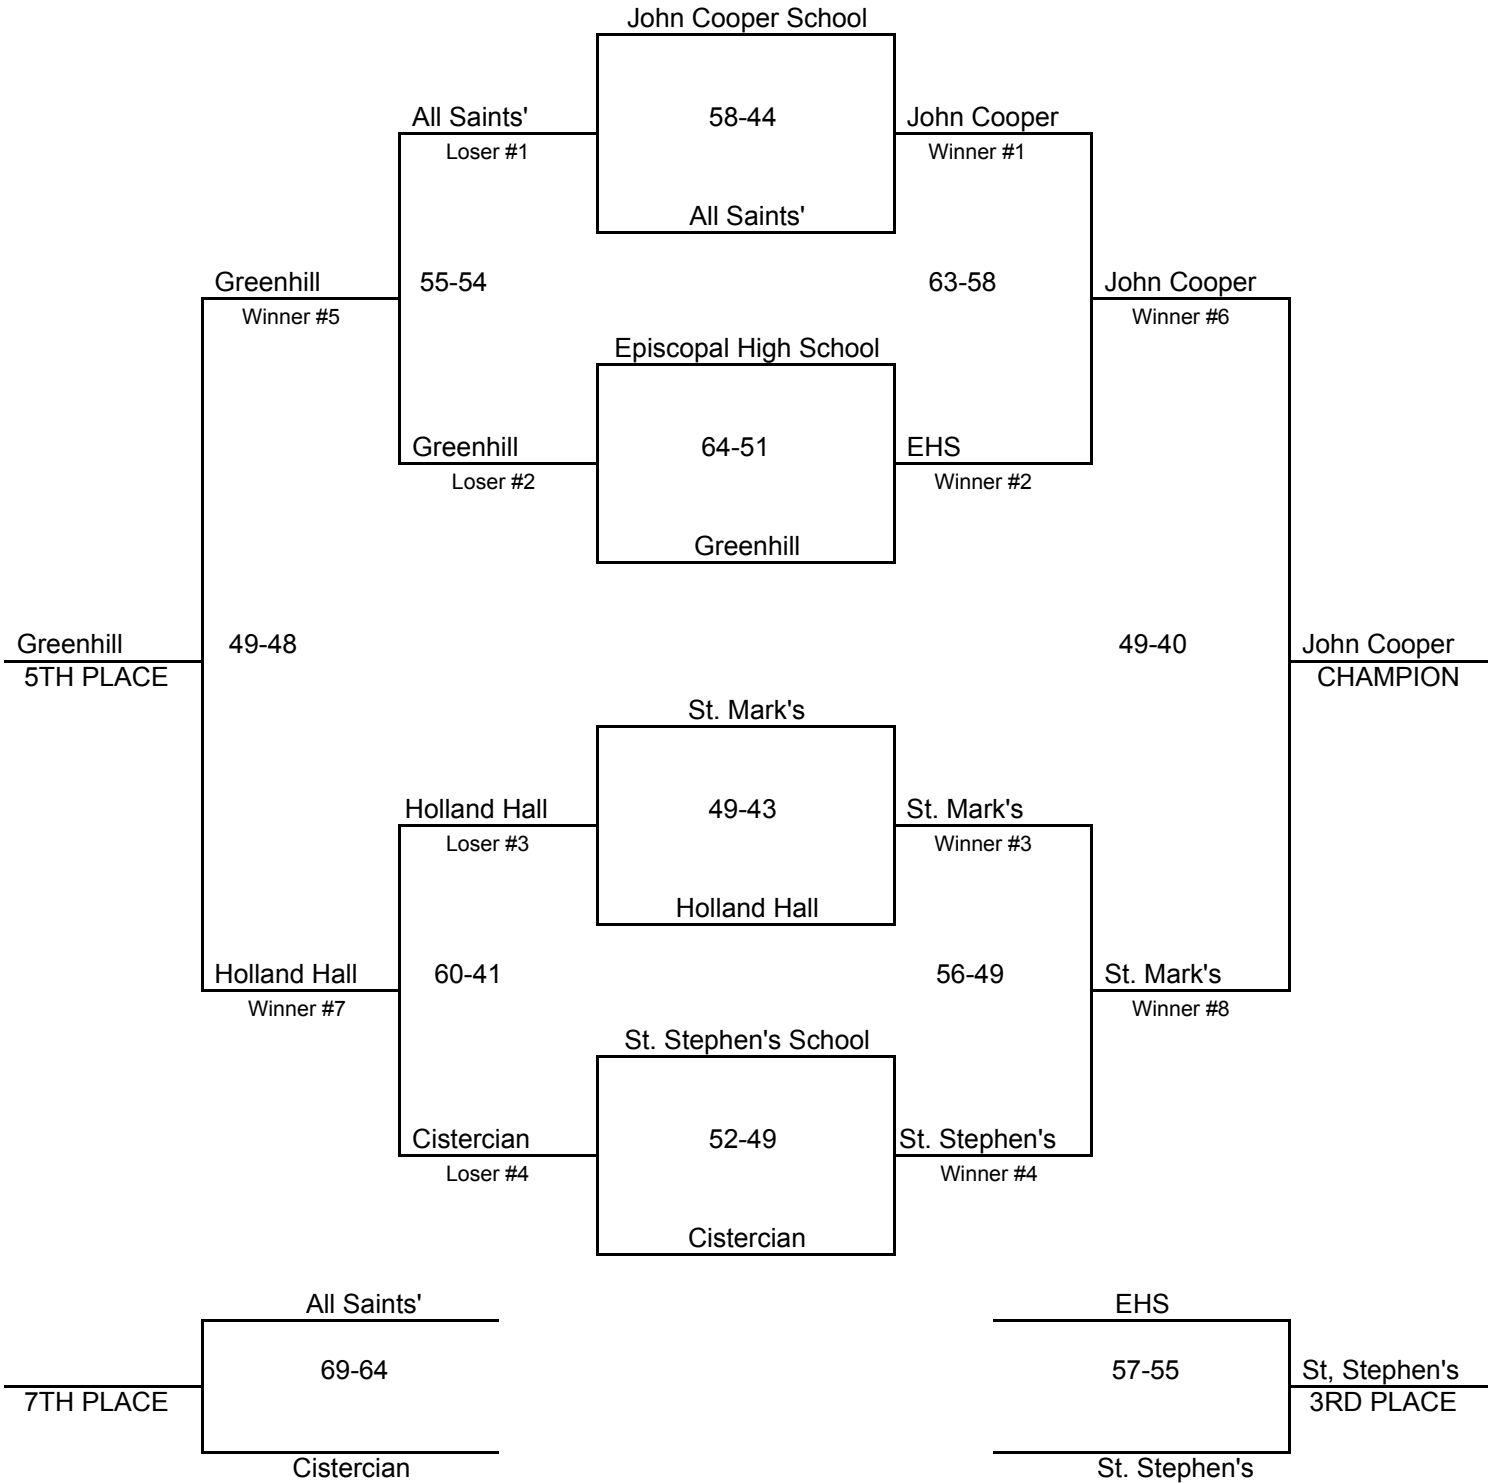

SPC BOYS BASKETBALL - DIVISION I - 2005-2006

ALL GAMES WILL BE PLAYED AT EPISCOPAL HIGH - CRUM GYM
Top team of bracket will wear white jerseys