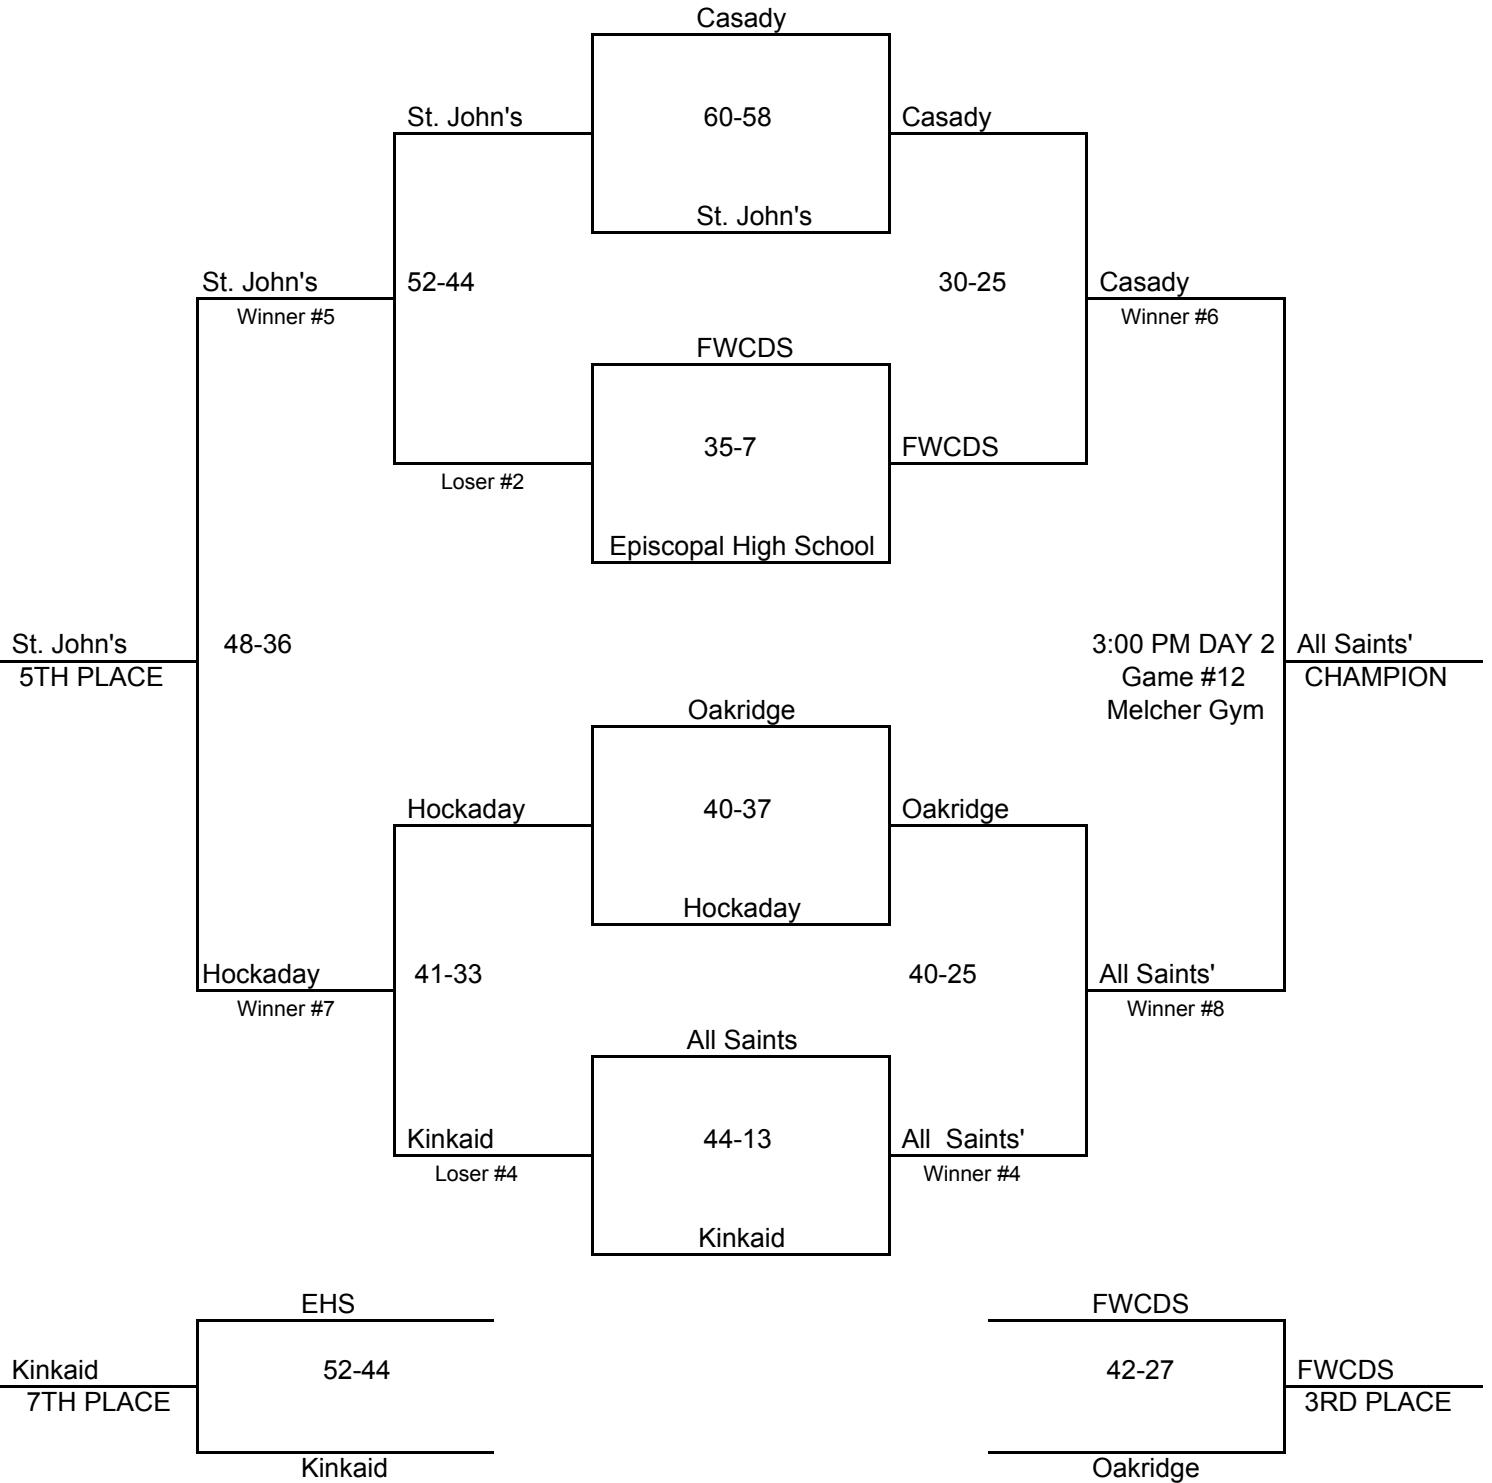

SPC GIRLS BASKETBALL - DIVISION I - 2005-2006

ALL GAMES WILL BE PLAYED AT KINKAID SCHOOL

Game times are subject to change

Top team of bracket will wear white jerseys