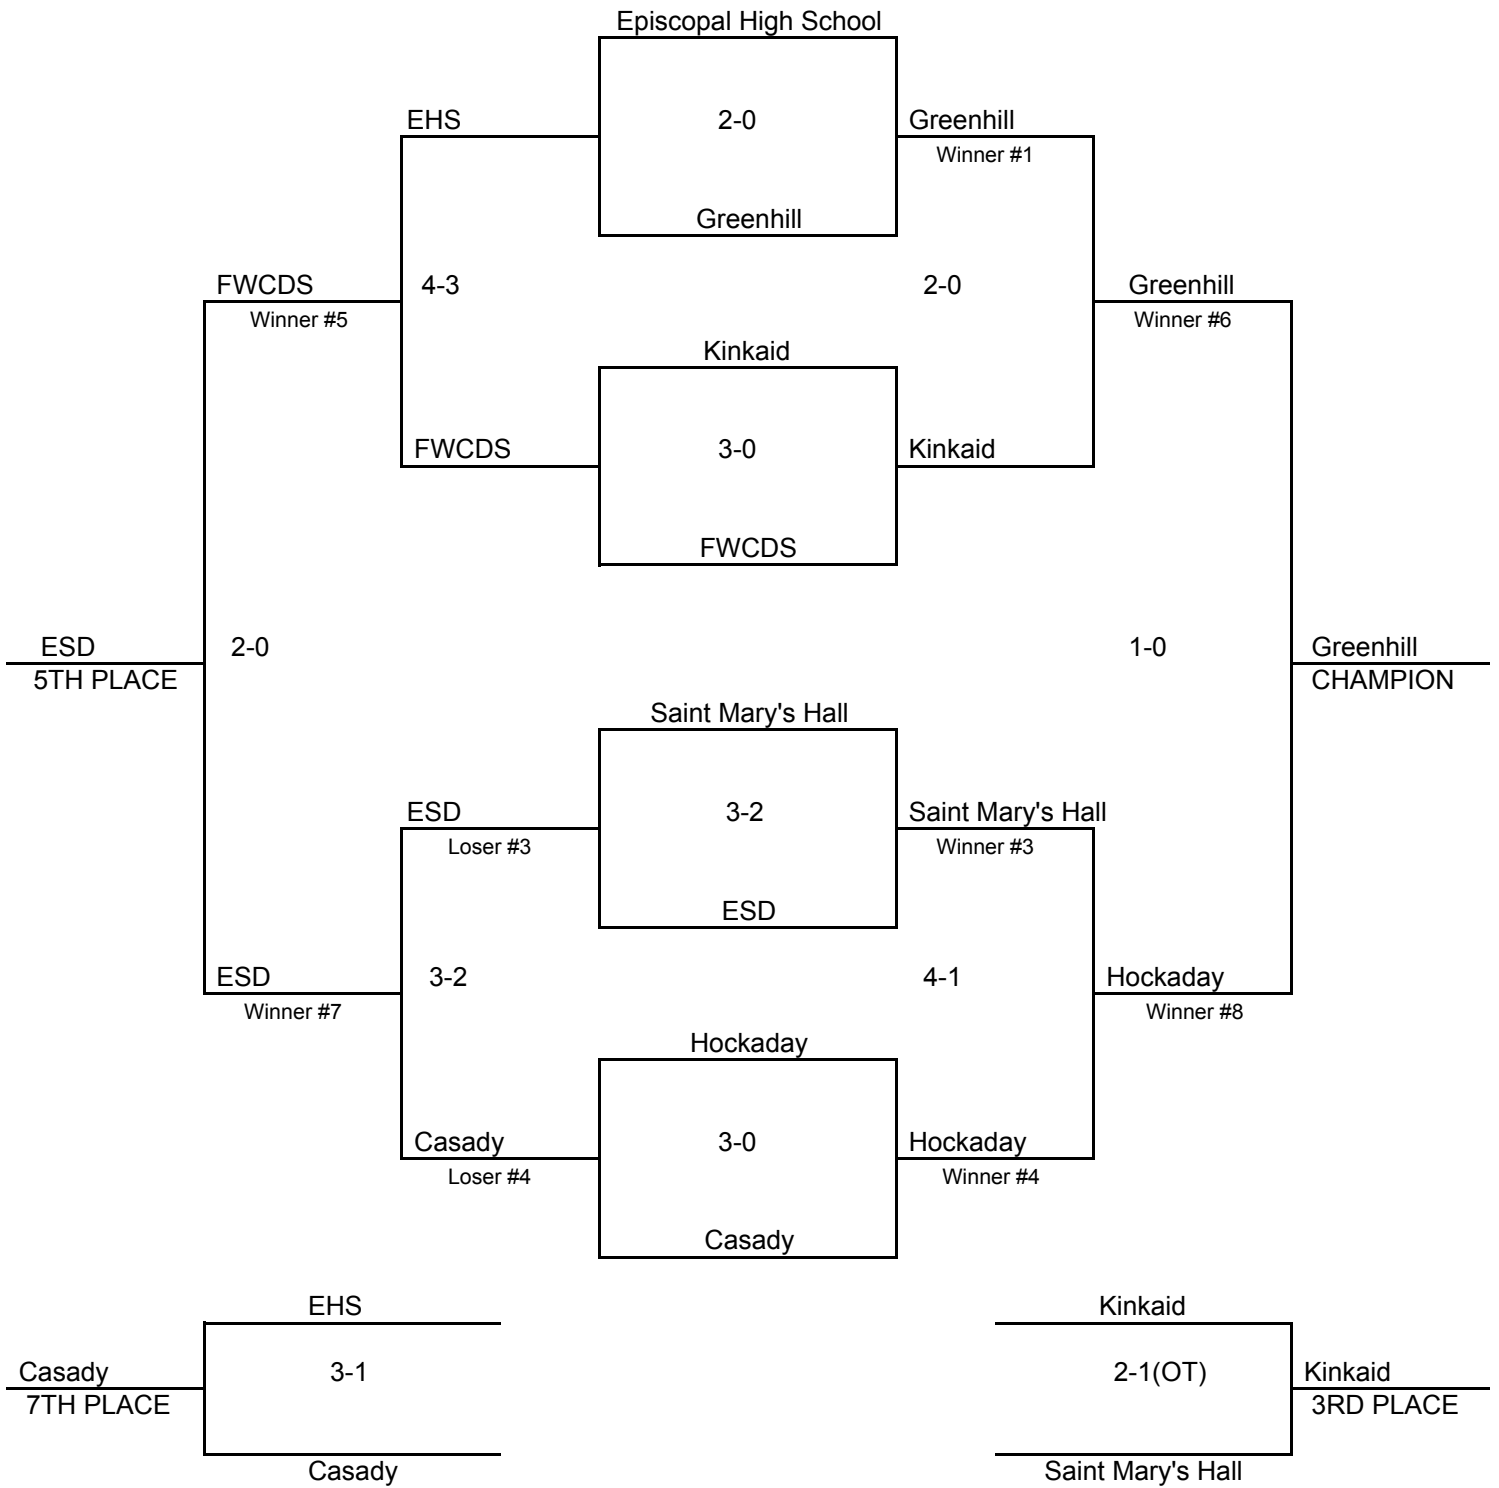

# SPC GIRLS SOCCER - DIVISION I - 2005-2006

ALL GAMES WILL BE PLAYED AT EPISCOPAL HIGH  
*Top team of bracket will wear white jerseys*