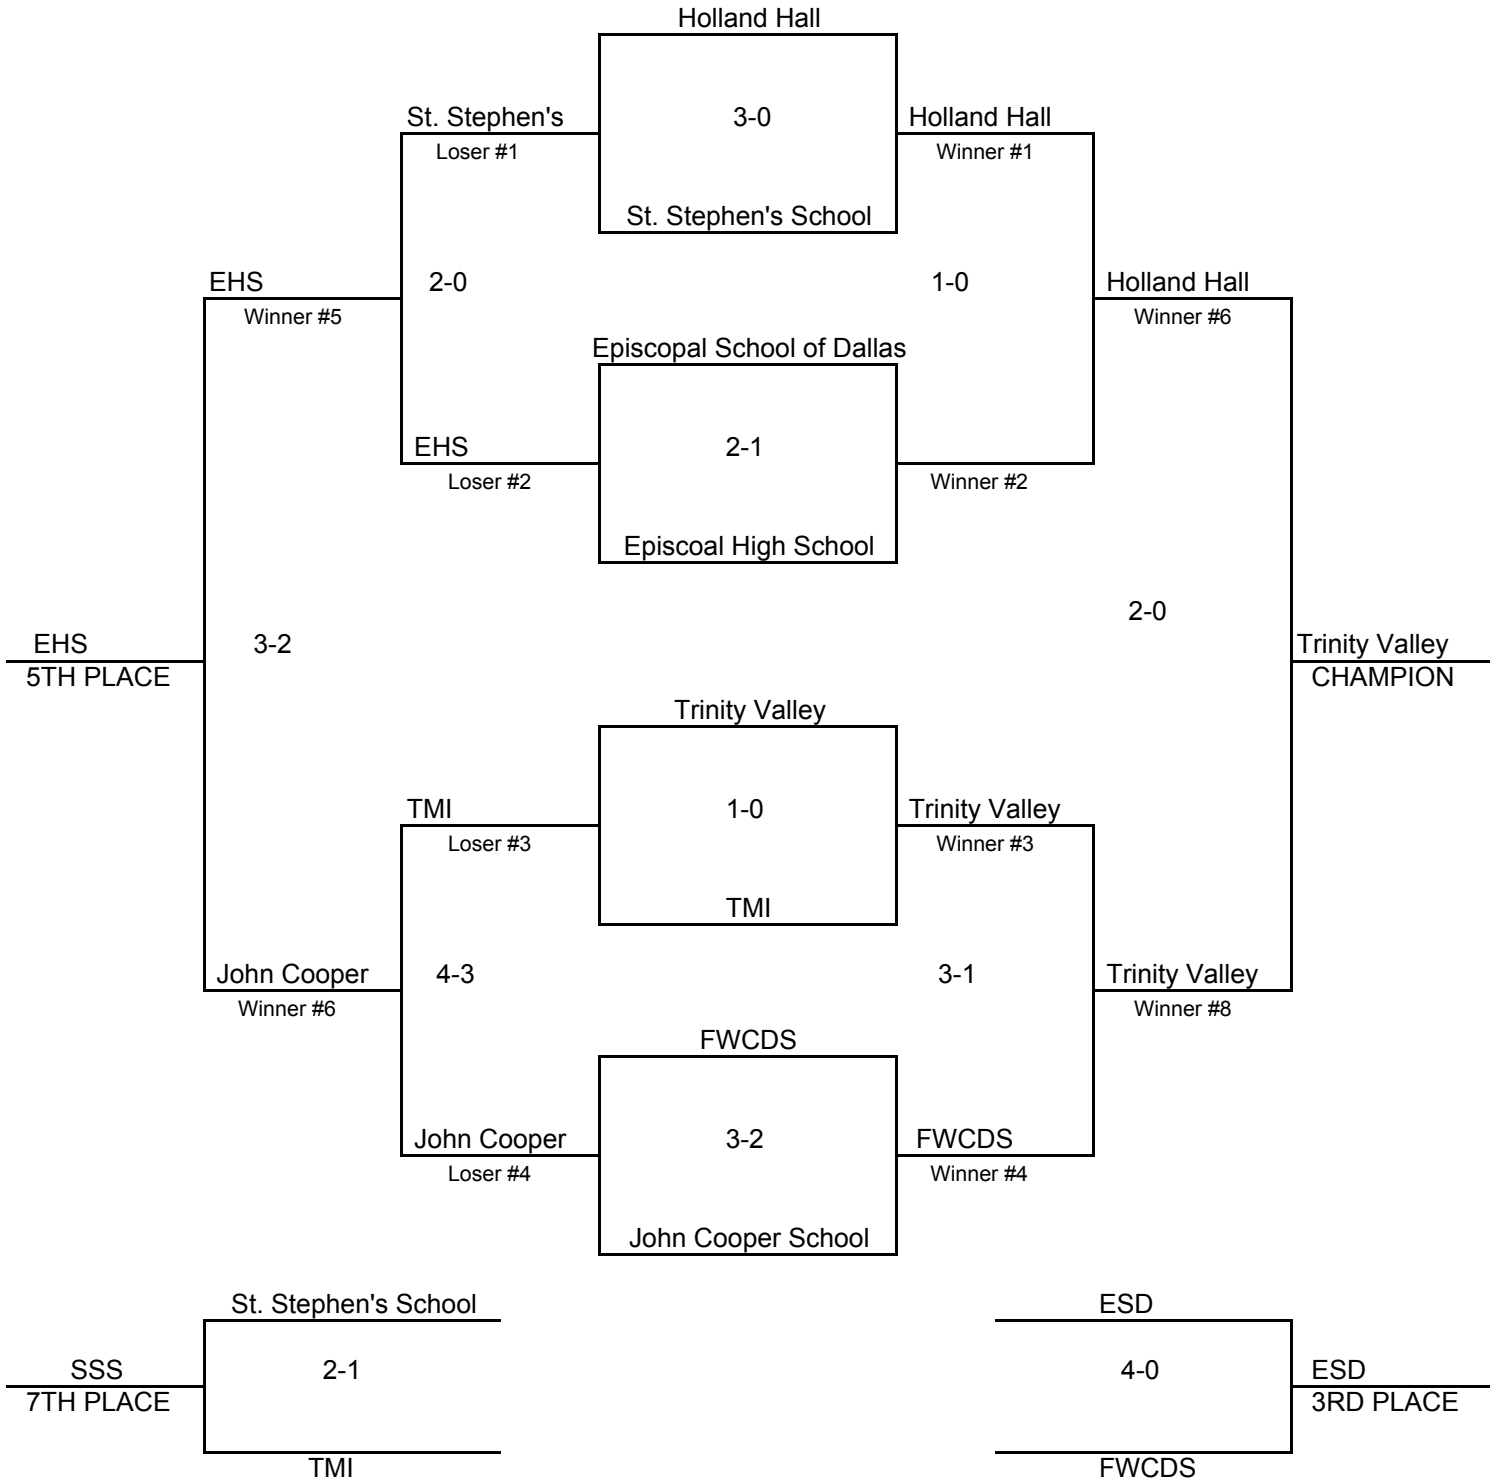

# SPC BOYS SOCCER - DIVISION II - 2005-2006

ALL GAMES WILL BE PLAYED AT KINKAID  
*Game times are subject to change*  
 Top team of bracket will wear white jerseys