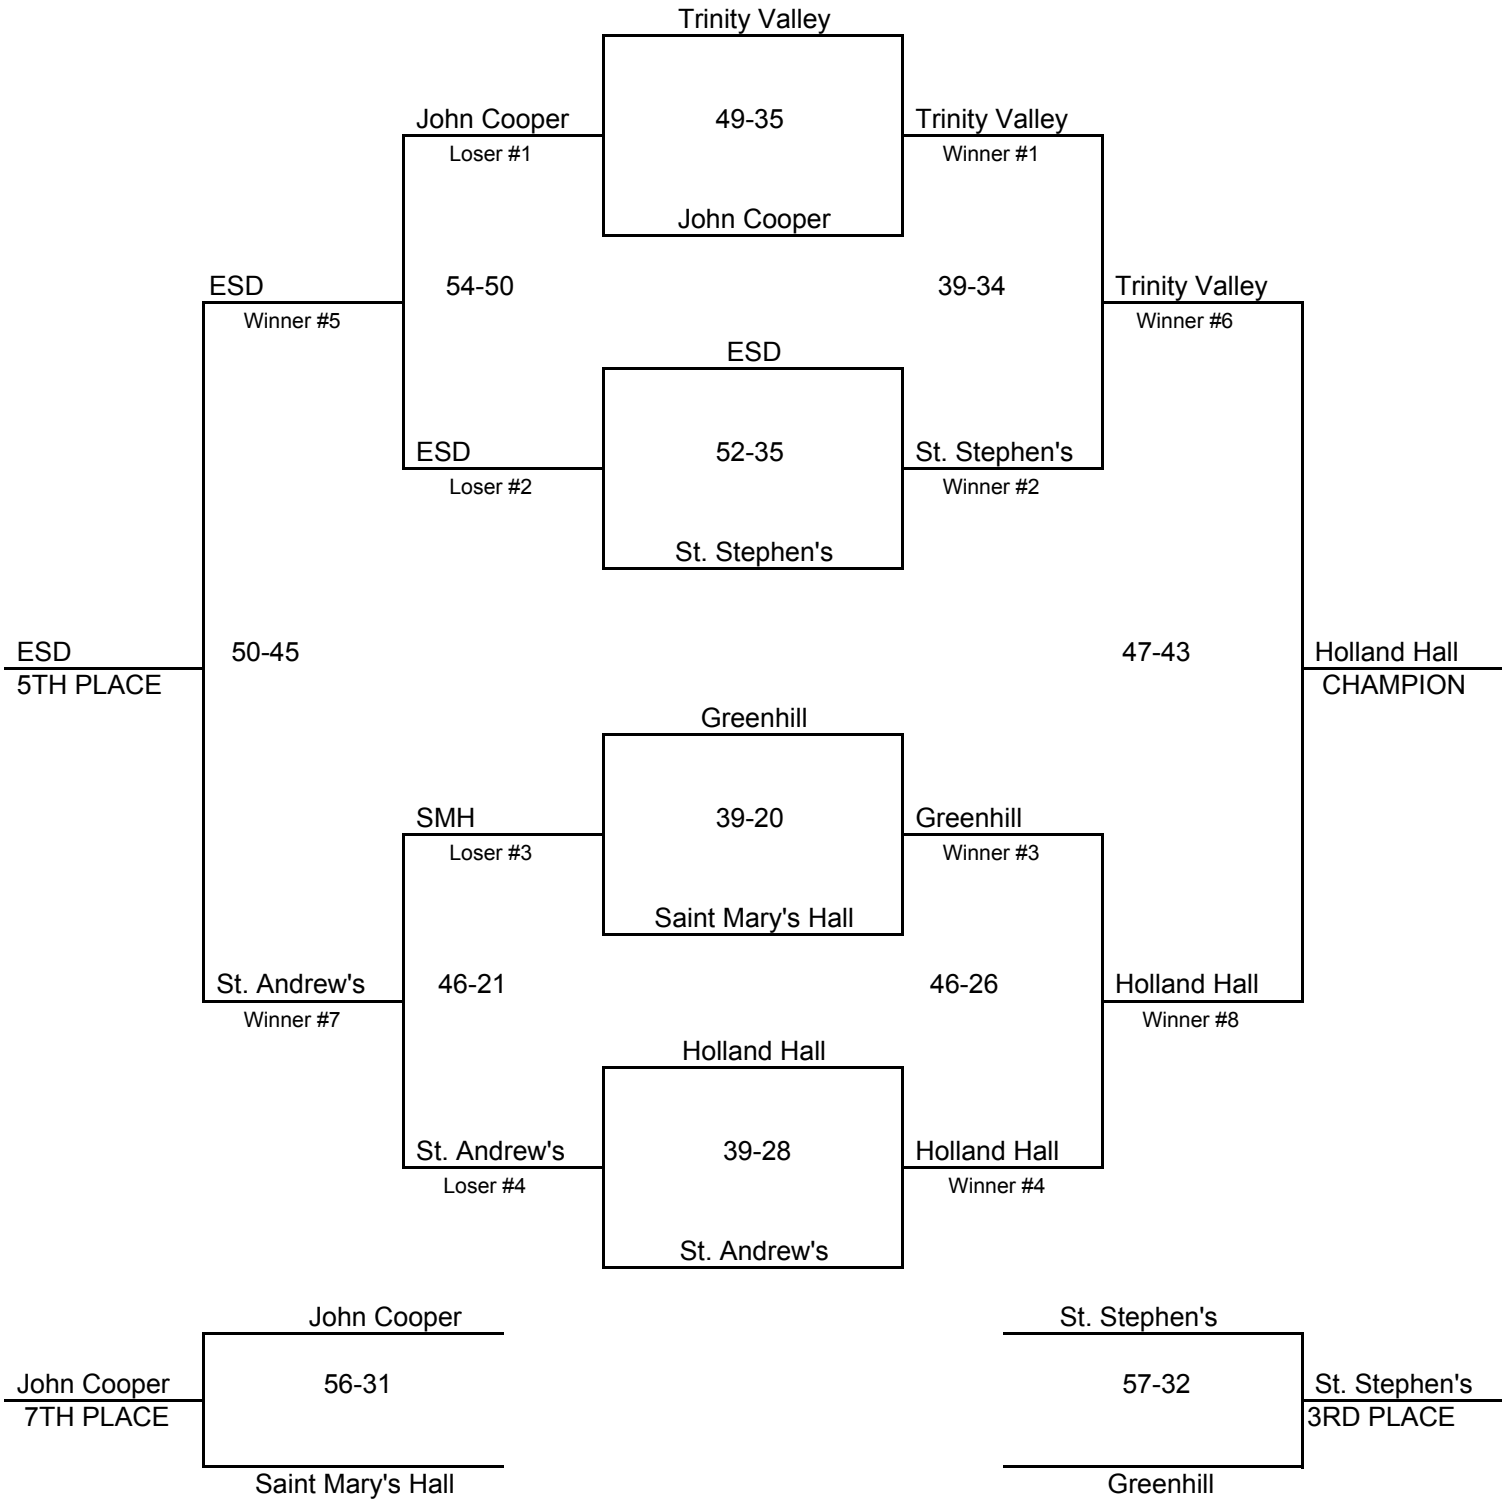

SPC GIRLS BASKETBALL - DIVISION II - 2005-2006

ALL GAMES WILL BE PLAYED AT KINKAID SCHOOL

Game times are subject to change

Top team of bracket will wear white jerseys