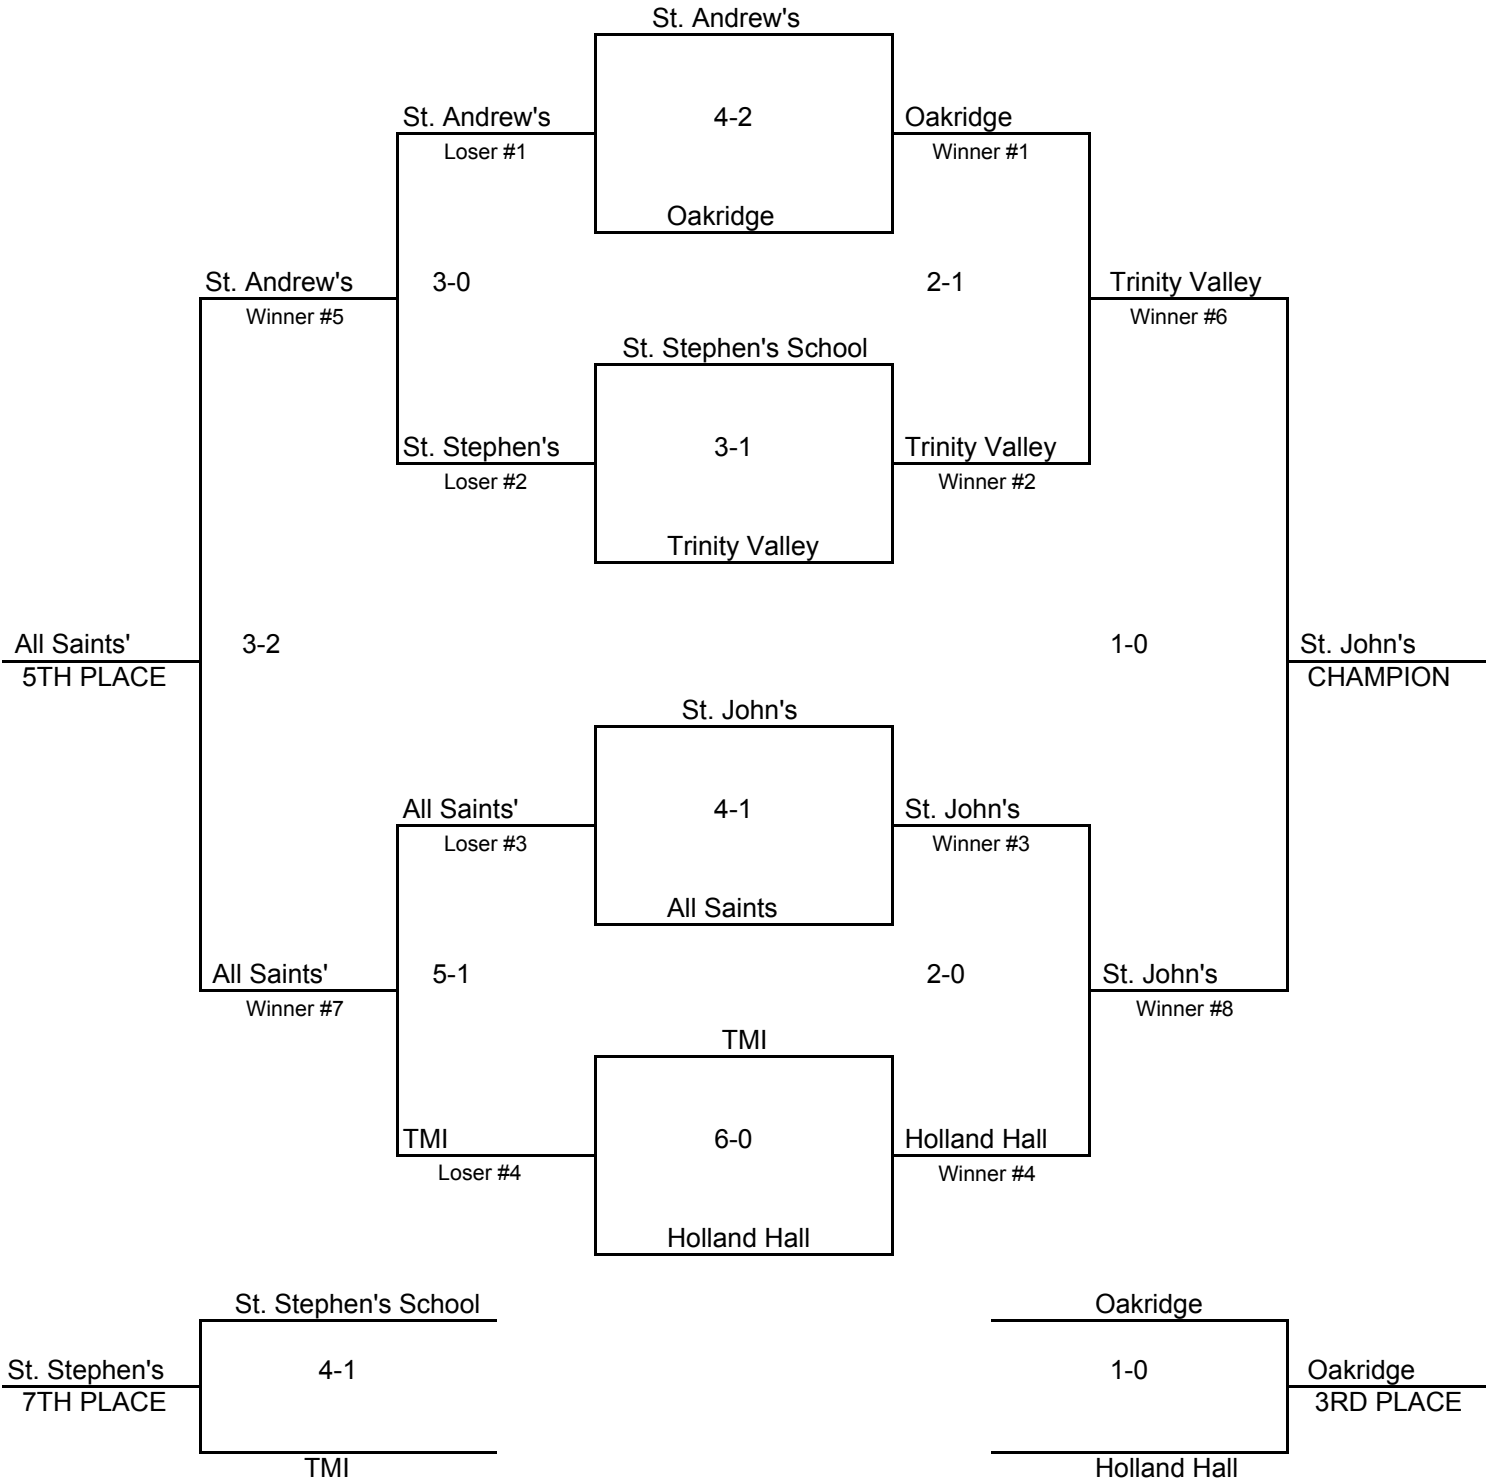

## SPC GIRLS SOCCER - DIVISION II - 2005-2006

ALL GAMES WILL BE PLAYED AT EPISCOPAL & ST. JOHN'S  
*Game times are subject to change*  
 Top team of bracket will wear white jerseys