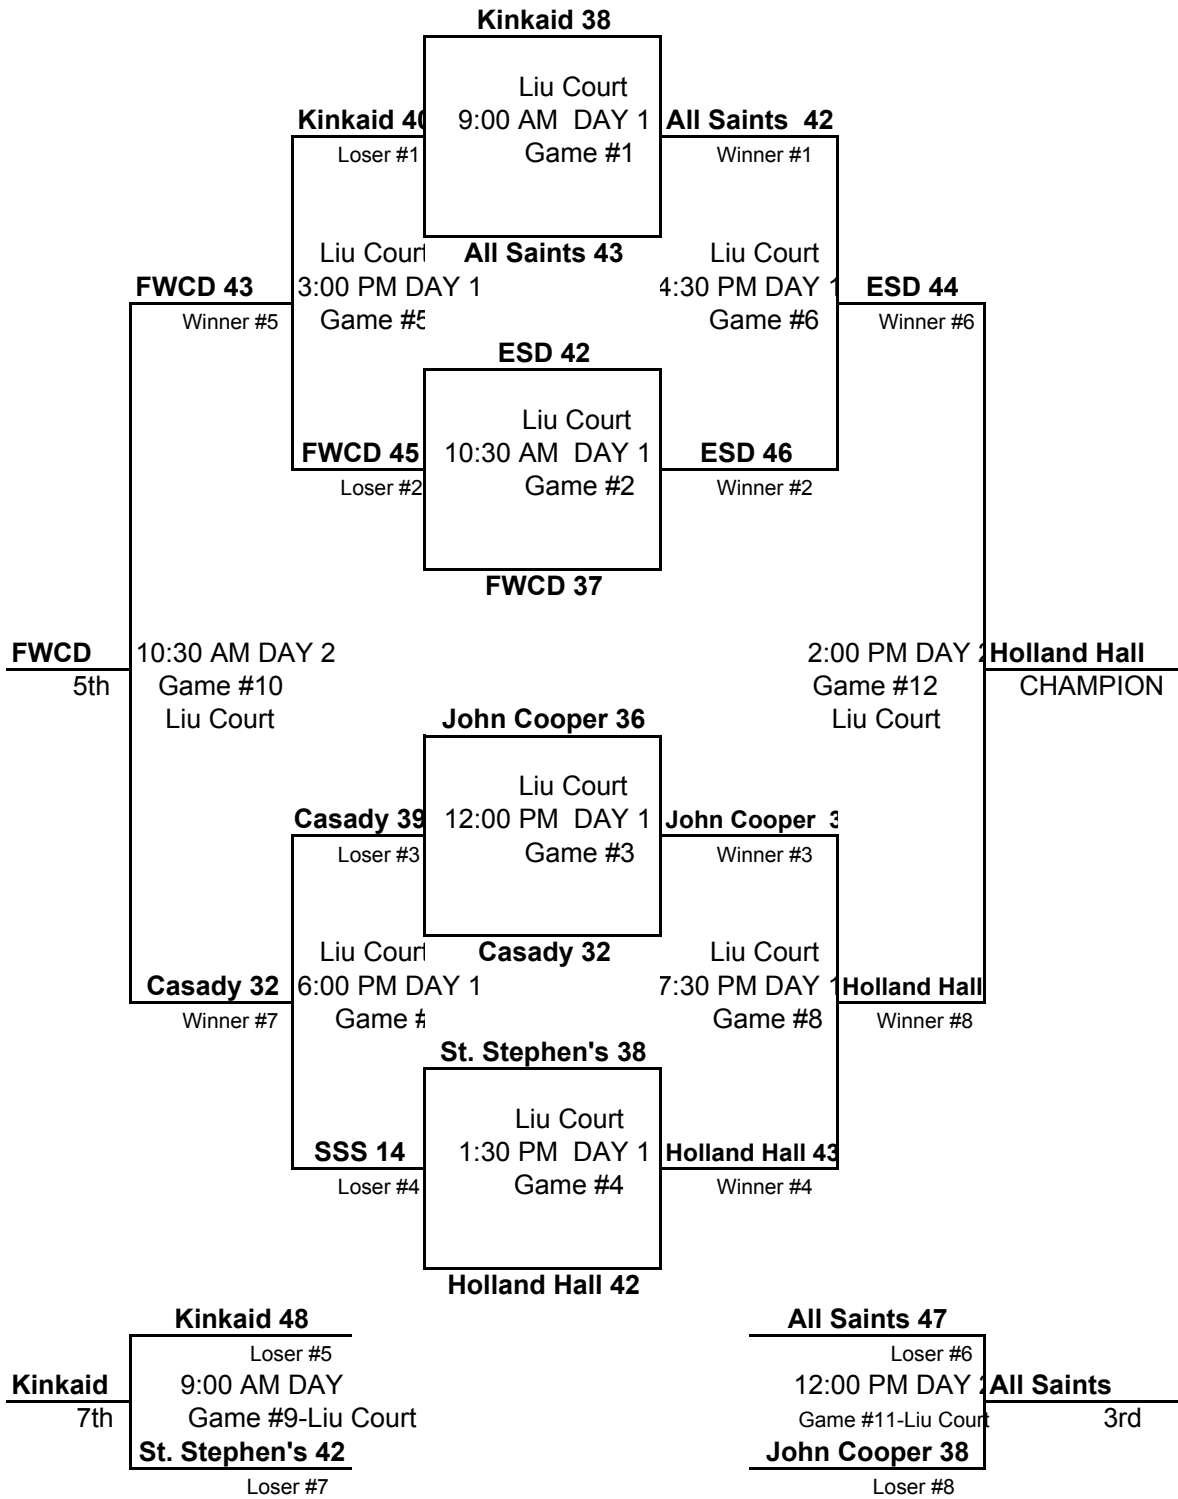

SPC GIRLS BASKETBALL - DIVISION I - 2008-09

All games will be played at St. John's
 Top team of bracket will wear white jerseys