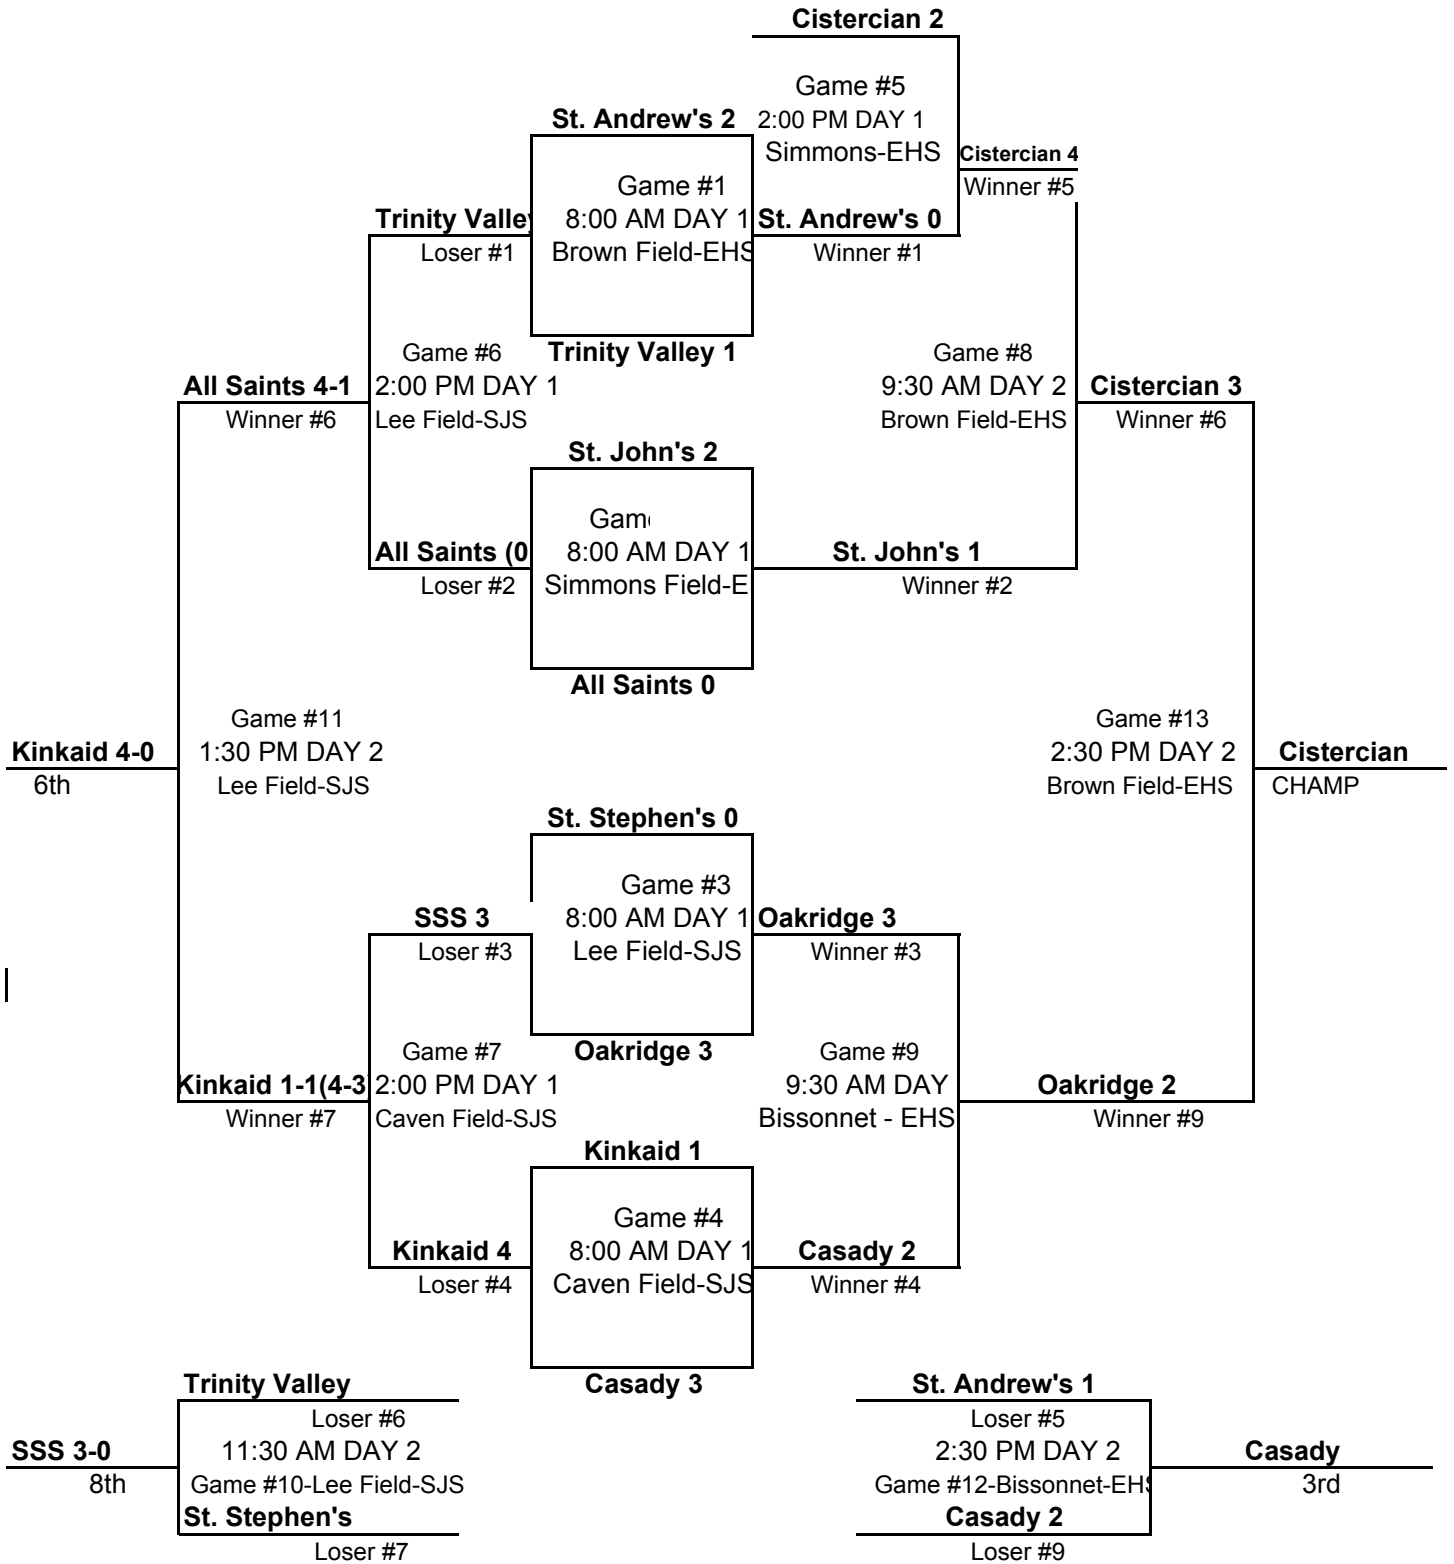

SPC BOYS SOCCER - DIVISION II - 2008-09

All games will be played at St. John's and Episcopal High
Top team of bracket will wear white jerseys